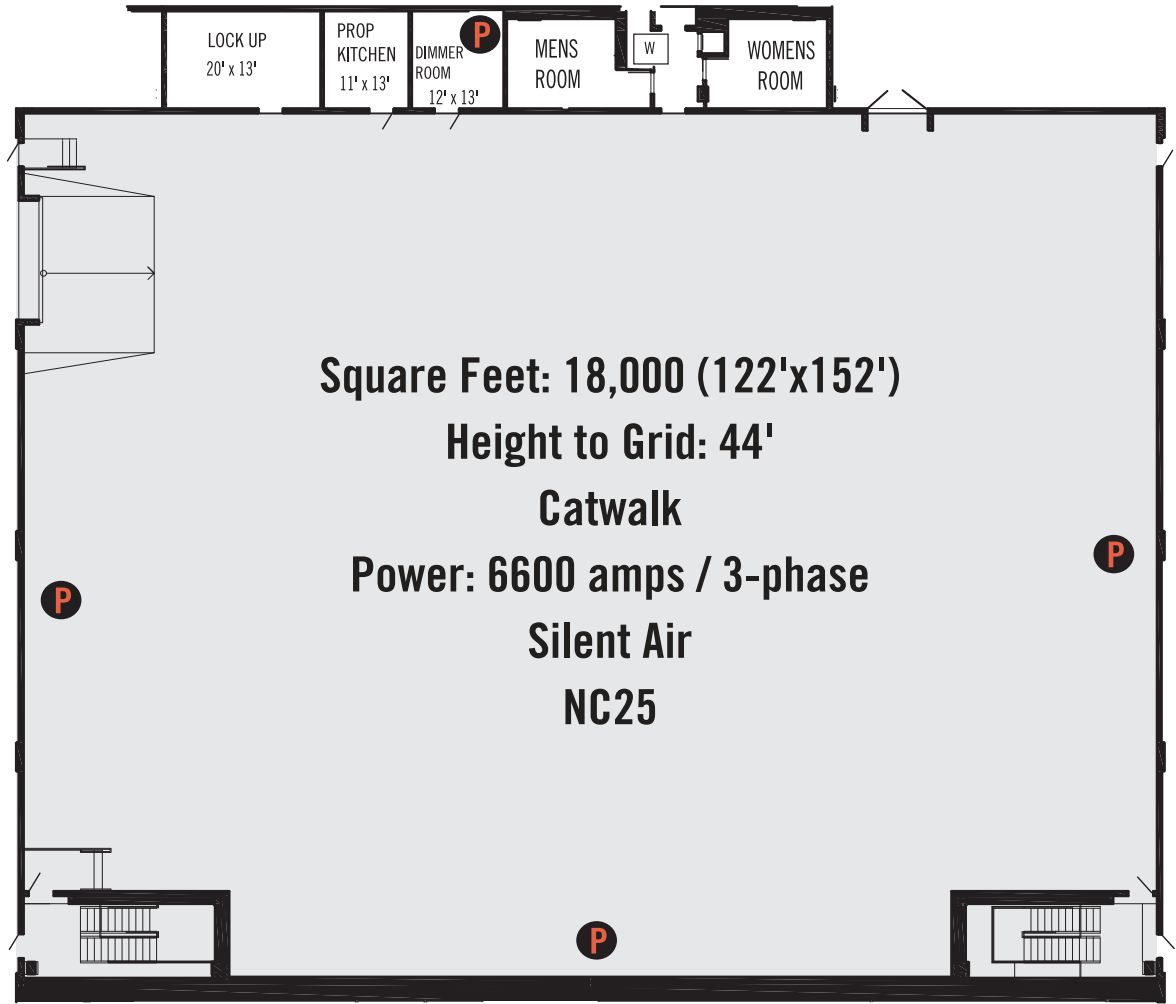

**SECOND
LINE
STAGES**

STAGE 1

Note: Dimensions are for overall stage size and do not take into account stage irregularities. Production Company representatives should verify dimensions for particular applications.

Stages	Size	Gross Dimensions	Height to Grid	Grid Load	Catwalk	Power P	Stage Doors	Silent Air	NC-25	Wireless 802.11n/ Fiber Optics	Filtered Water <input type="checkbox"/>
Stage One	18,000	122' x 152'	44'	20lbs/sf	(Y)	6600 amps / 3-phase	16' x 16' 8' x 12'	(Y)	(Y)	(Y)	(Y)